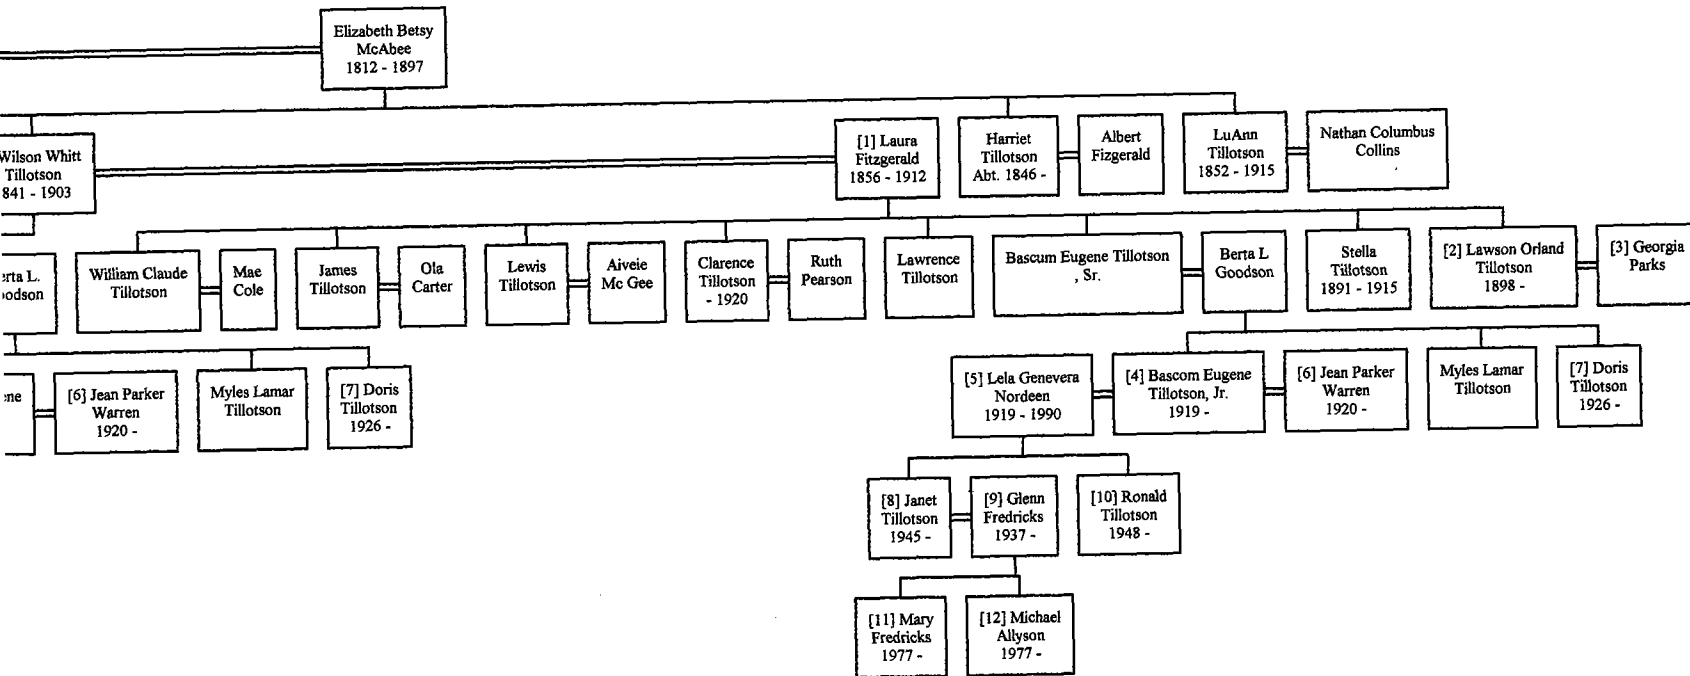

Address and Phone(s)	
-----------------------------	--

Medical

Notes

Marriage Information	
Wife:	Georgia Parks
Married:	WFT Est. 1915-1948
Beginning status:	Married

Marriage Notes

James Tillotson

Descendants of Jc