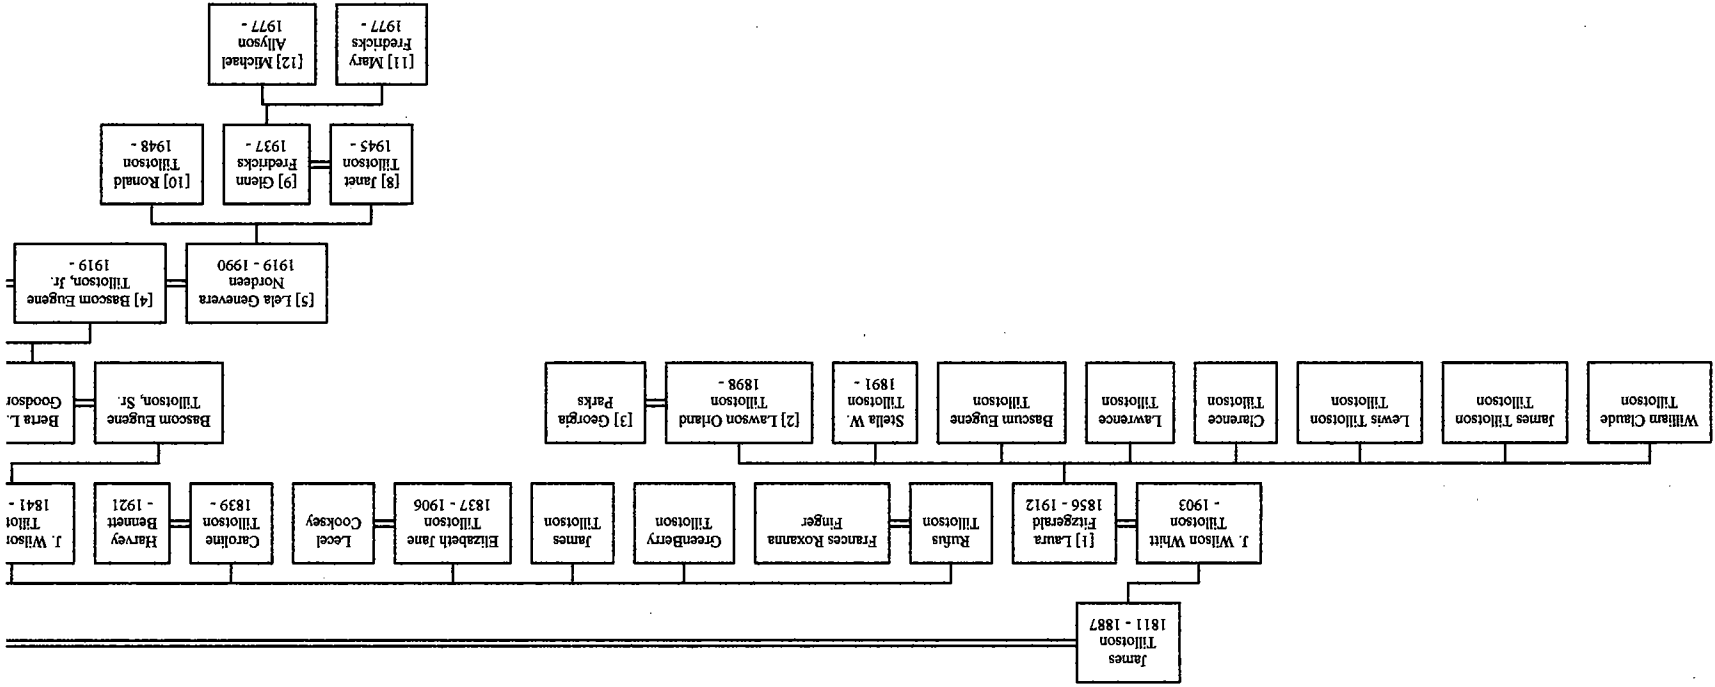

Address and Phone(s)	
-----------------------------	--

Medical

Notes

Marriage Information	
Wife:	Georgia Parks
Married:	WFT Est. 1915-1948
Beginning status:	Married

Marriage Notes

James Tillotson

Descendants of Jc